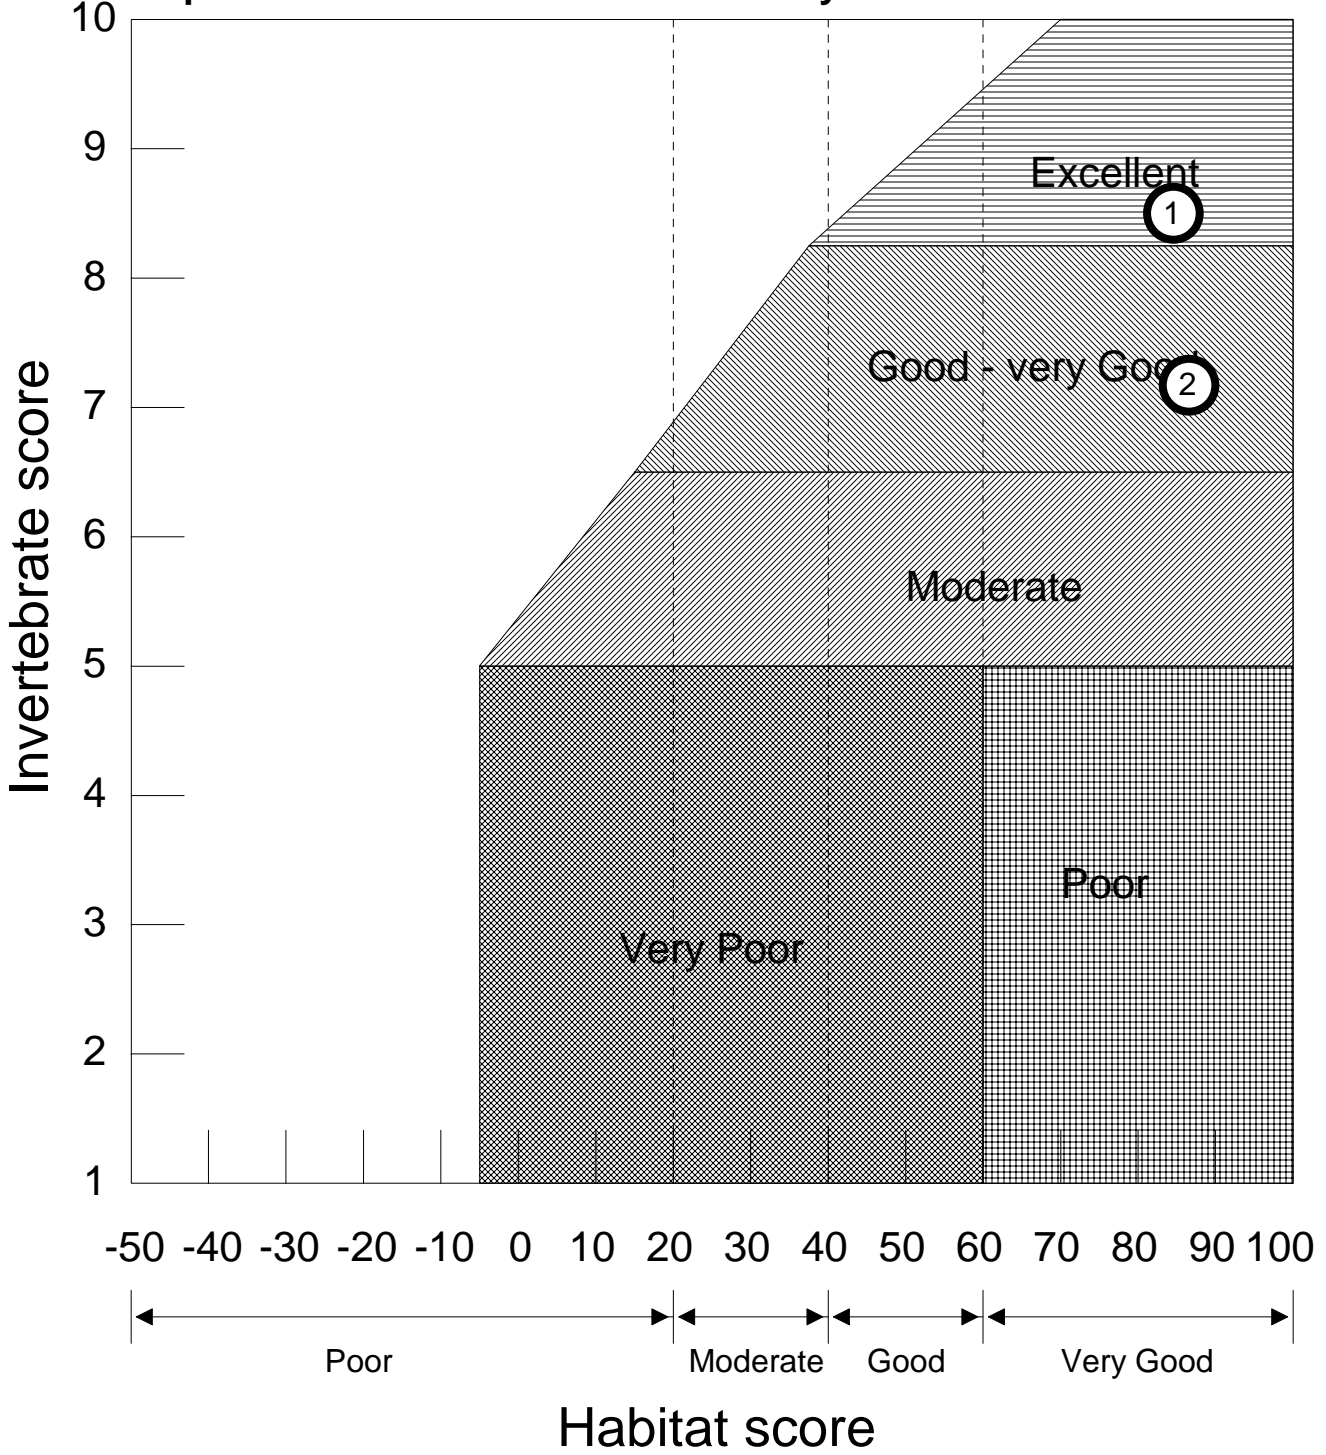

Graph of overall stream health for stony streams

No.	File	Habitat	Invertebrate	Periphyton
1	Te Henui 2008	84.6	8.5	10.
2	Te Henui May 2009	86.6	7.17	10.